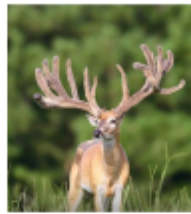

Lineage for M3-Yellow 866 of M3 Whitetails

Offspring Bucks

Offspring Does

Female

M3-Yellow 866  
DNA: 267478

Paragon

DNA: 218126

Sudden Express

DNA: 121966

Express

Gladiator II

A 203

Purple 11

Sudden Impact (492)

Sally

RW Bambi 20/28 (310 @ 5)